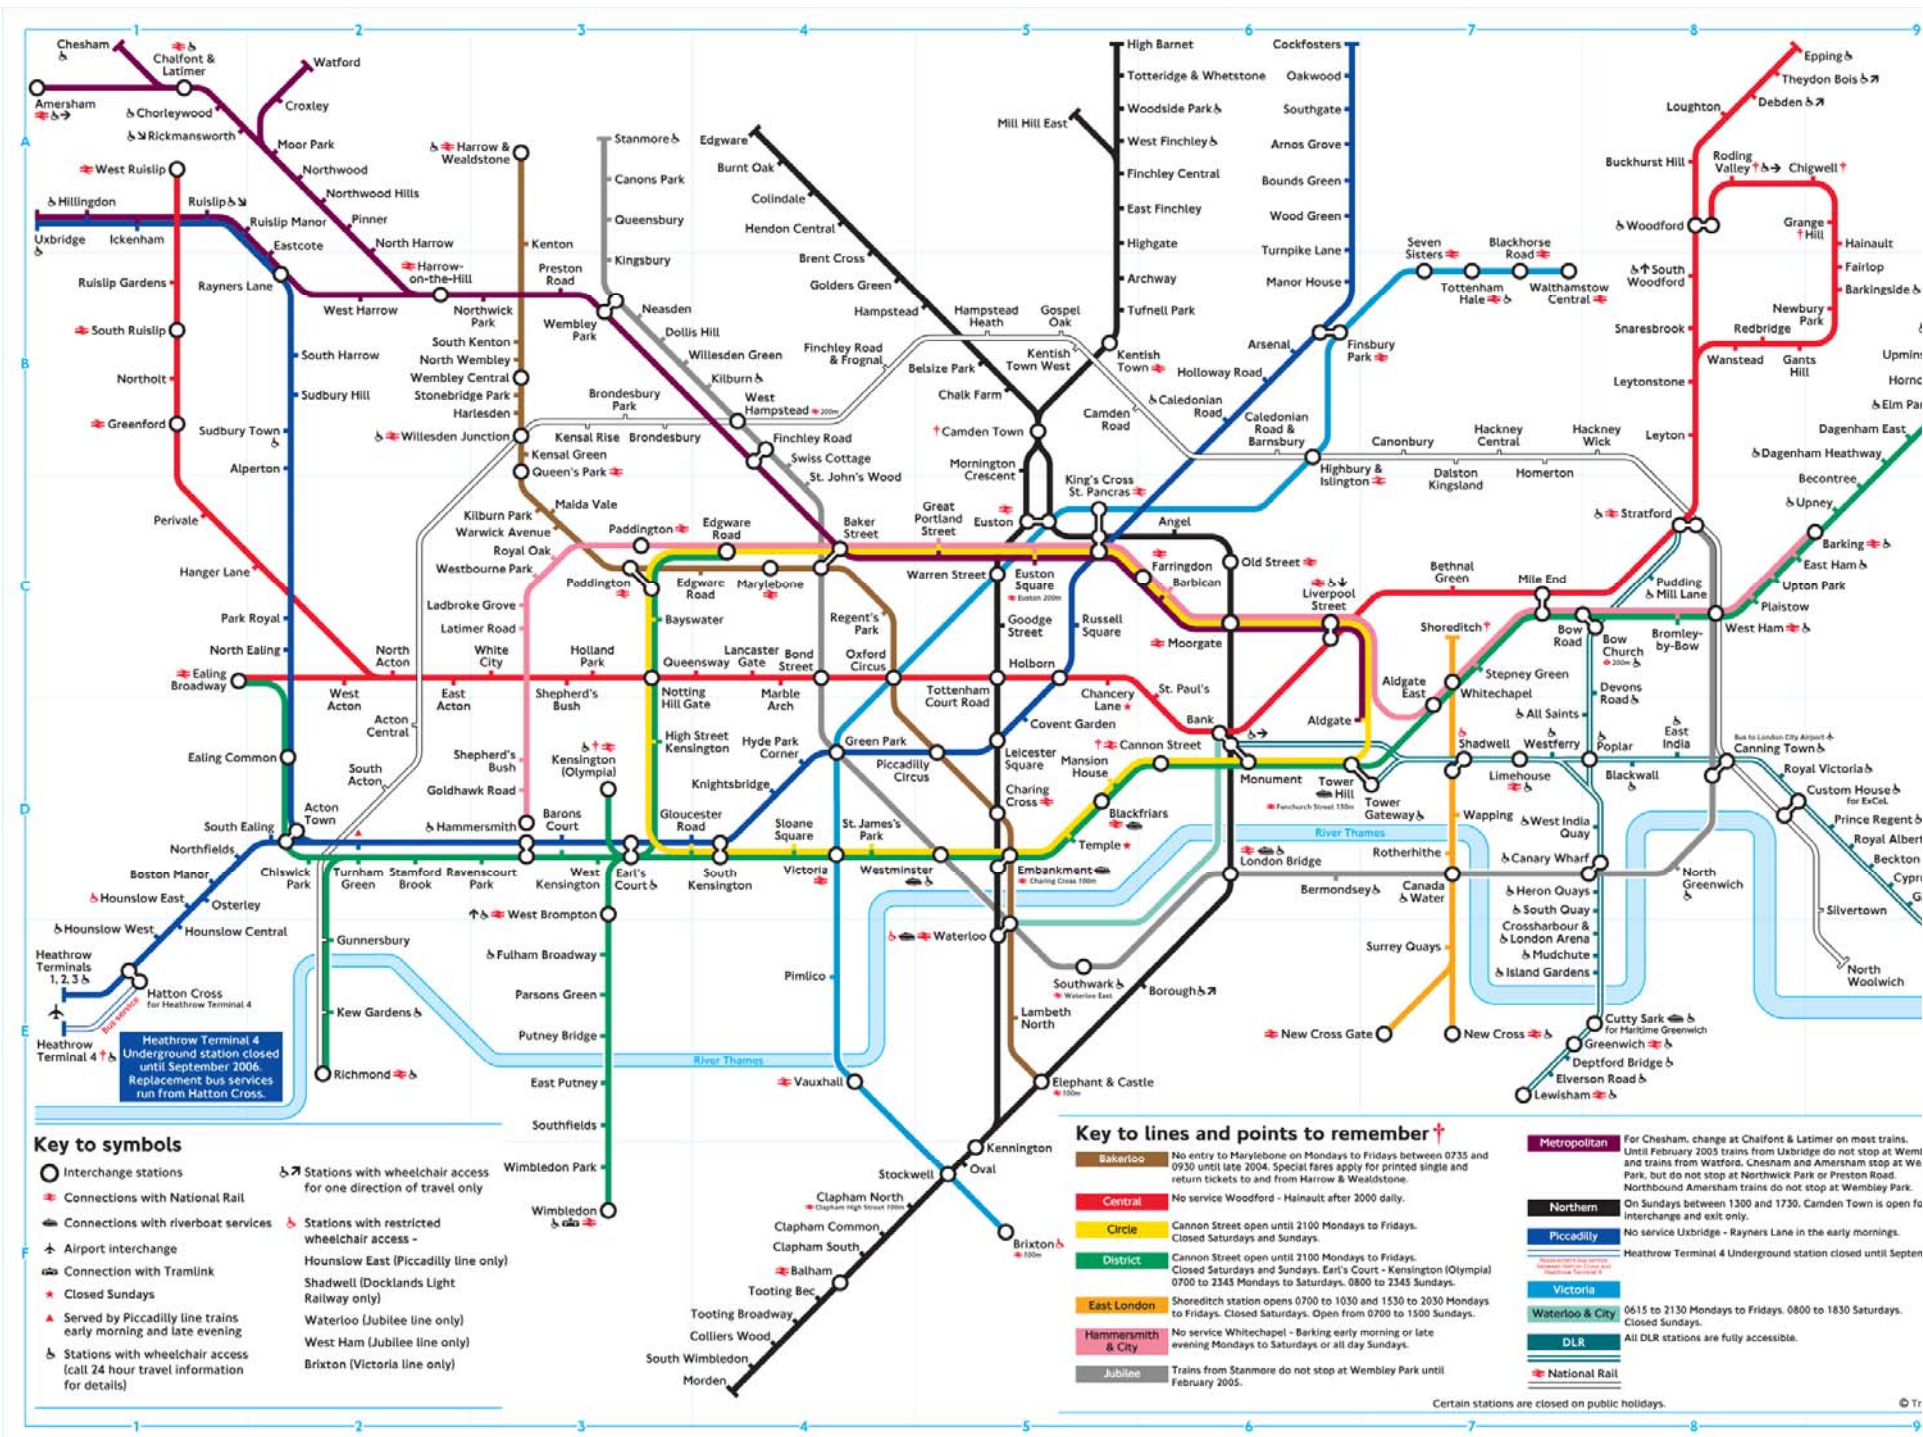

Tool #4

Celebrity Consultant

Creative Process

Key to symbols

- Interchange stations
- ⊕ Connections with National Rail
- ⚓ Connections with riverboat services
- ✈ Airport interchange
- ⚓ Connection with Tramlink
- ★ Closed Sundays
- ▲ Served by Piccadilly line trains early morning and late evening
- ♿ Stations with wheelchair access (call 24 hour travel information for details)
- ♿ Stations with wheelchair access for one direction of travel only
- ♿ Stations with restricted wheelchair access - Hounslow East (Piccadilly line only) Shadwell (Docklands Light Railway only) Waterloo (Jubilee line only) West Ham (Jubilee line only) Brixton (Victoria line only)

Key to lines and points to remember †

- Bakerloo** No entry to Marylebone on Mondays to Fridays between 0735 and 0930 until late 2004. Special fares apply for printed single and return tickets to and from Harrow & Wealdstone.
- Central** No service Woodford - Hainault after 2000 daily.
- Circle** Cannon Street open until 2100 Mondays to Fridays. Closed Saturdays and Sundays.
- District** Cannon Street open until 2100 Mondays to Fridays. Closed Saturdays and Sundays. Earl's Court - Kensington (Olympic) 0700 to 2345 Mondays to Saturdays, 0800 to 2345 Sundays.
- East London** Shoreditch station opens 0700 to 1030 and 1530 to 2030 Mondays to Fridays. Closed Saturdays. Open from 0700 to 1500 Sundays.
- Hammersmith & City** No service Whitechapel - Barking early morning or late evening Mondays to Saturdays and all day Sundays.
- Jubilee** Trains from Stanmore do not stop at Wembley Park until February 2005.