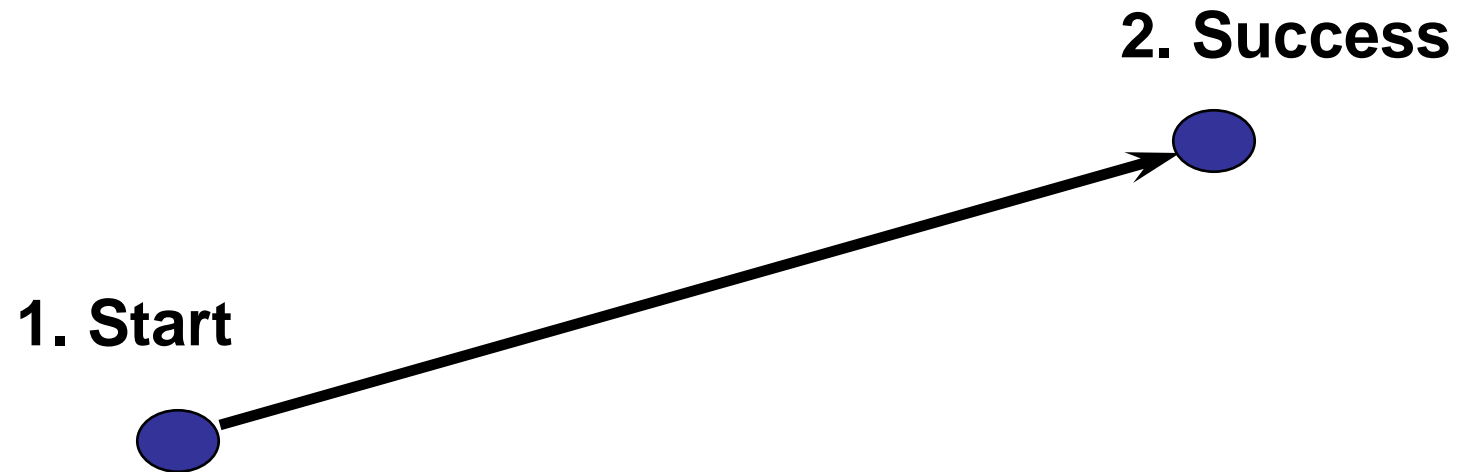

Tool #4

Celebrity Consultant

Creative Process

Key to symbols

- Interchange stations
- ⊕ Connections with National Rail
- ⚓ Connections with riverboat services
- ✈ Airport interchange
- ⚓ Connection with Tramlink
- ★ Closed Sundays
- ▲ Served by Piccadilly line trains early morning and late evening
- ♿ Stations with wheelchair access (call 24 hour travel information for details)
- ♿ Stations with wheelchair access for one direction of travel only
- ♿ Stations with restricted wheelchair access - Hounslow East (Piccadilly line only) Shadwell (Docklands Light Railway only) Waterloo (Jubilee line only) West Ham (Jubilee line only) Brixton (Victoria line only)