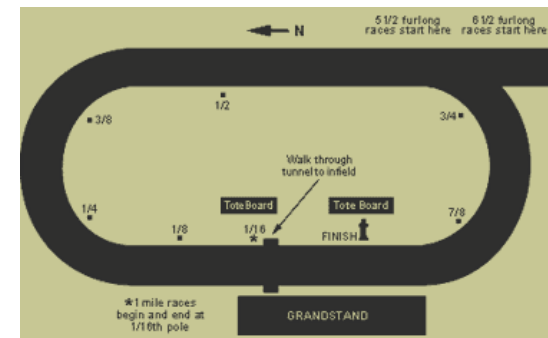

Tool #5: X-pollinate!

p: 610.527.5325

e: david@unconsulting.com